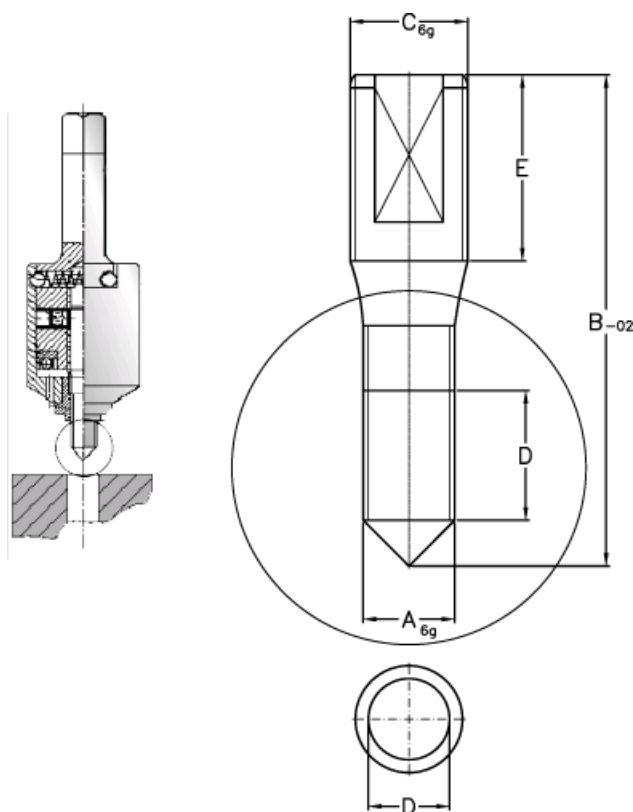

Article number: 12620000030710

Description: Threaded pin 620 000 030.710  
For M3

## Measures

A = M3  
B = 30.5  
C = M4  
D = 6.3  
E = 13